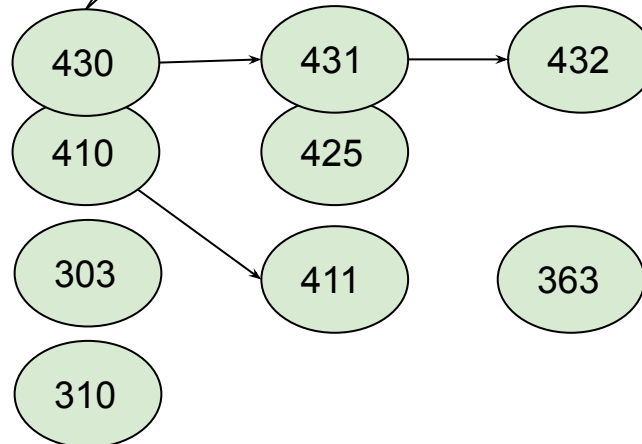

# CS BAE Course Sequence Chart

Arrows are prerequisites. Overlapping means scheduled same quarter.

## CS courses (CSCI)

## SMATE courses (SCED)

C- or above in 145 serves as the entry point for SMATE courses

## Woodring courses (SEC)

C- or above in 145 serves as the entry point for Woodring courses