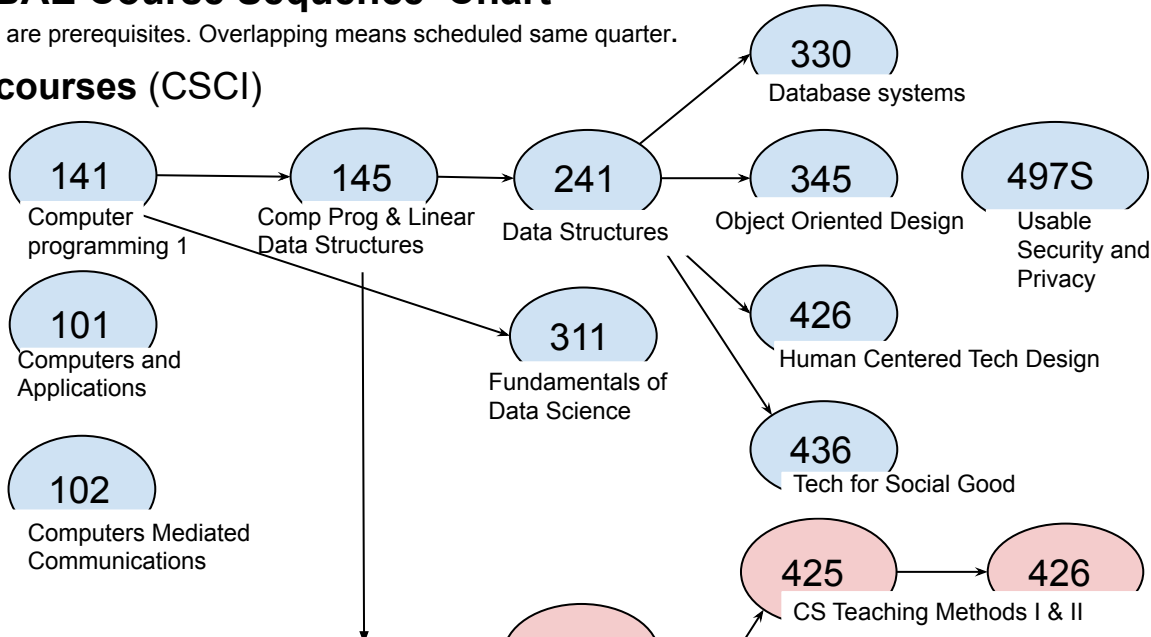

# CS BAE Course Sequence Chart

Arrows are prerequisites. Overlapping means scheduled same quarter.

## CS courses (CSCI)

## SMATE courses (SCED)

C- or above in 145 serves as the entry point for SMATE courses

## CS Specialization Electives: Choose 8 credits

- 202 Dynamic web pages
- 247 Computer Systems 1
- 321 Game programming
- 342 Web scripting
- 346 Secure software development
- 361 Cybersecurity
- 372 Robotics
- Other electives with advisor's approval